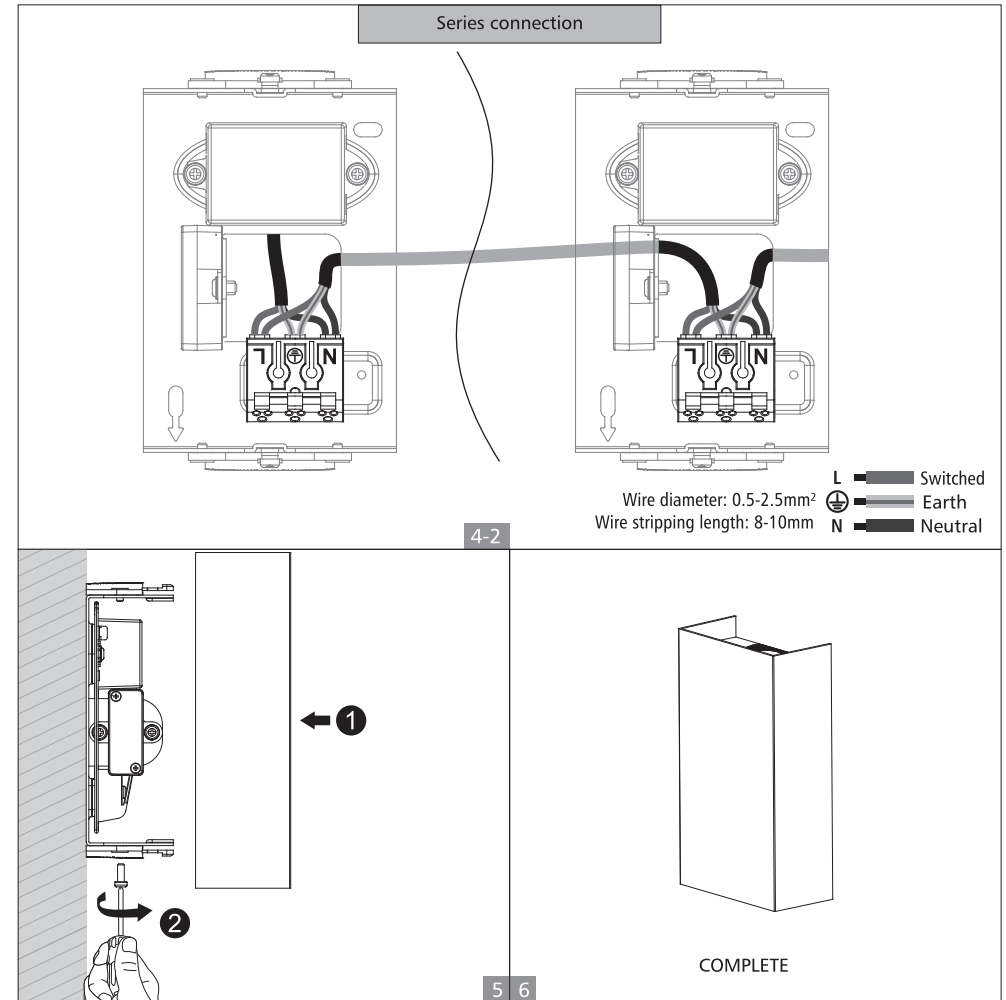

BEDIENUNGSANLEITUNG

S00-10035-151A

S00-10035-151B

Wandleuchte WALL

Important Safety Instructions

Basic safety precautions should always be followed when installing, including the following:

1. Read all instructions.
2. Licensed electrician for installation only
3. Always ensure the power is OFF and the fitting has cooled down before performing any maintenance, cleaning, changing the globe or adjustment to the fitting.
4. Do not install any luminaire near the heat source.
5. Do not exceed the nominal supply voltage or amperage ratings.
6. To avoid injury or damage to the fitting, please ensure that power leads and screws are secure maintenance, cleaning, changing the globe or adjustment to the fitting before connecting the power.

Installation Instruction

WARNING ⚡

1. Switch off before installation.
2. Switch on only after complete installation and examination of the circuit.
3. Professional electrician for installation and maintenance only.

Turn Off
Power Supply

Wall mounted installation

Dieses Produkt enthält eine Lichtquelle der Energieeffizienzklasse <F>.