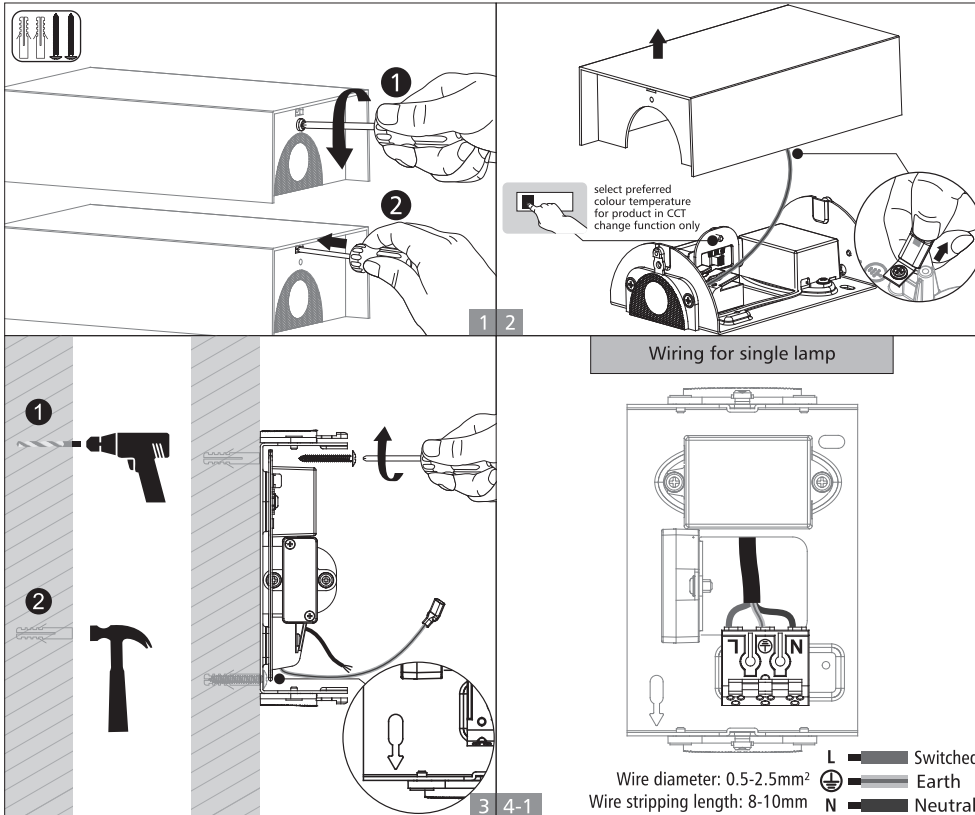

BEDIENUNGSANLEITUNG

S00-10035-151A

S00-10035-151B

Wandleuchte WALL

Important Safety Instructions

Basic safety precautions should always be followed when installing, including the following:

1. Read all instructions.
2. Licensed electrician for installation only
3. Always ensure the power is OFF and the fitting has cooled down before performing any maintenance, cleaning, changing the globe or adjustment to the fitting.
4. Do not install any luminaire near the heat source.
5. Do not exceed the nominal supply voltage or amperage ratings.
6. To avoid injury or damage to the fitting, please ensure that power leads and screws are secure maintenance, cleaning, changing the globe or adjustment to the fitting before connecting the power.

Installation Instruction

WARNING ⚡

1. Switch off before installation.
2. Switch on only after complete installation and examination of the circuit.
3. Professional electrician for installation and maintenance only.

Turn Off
Power Supply

Wall mounted installation

Dieses Produkt enthält eine Lichtquelle der Energieeffizienzklasse <F>.